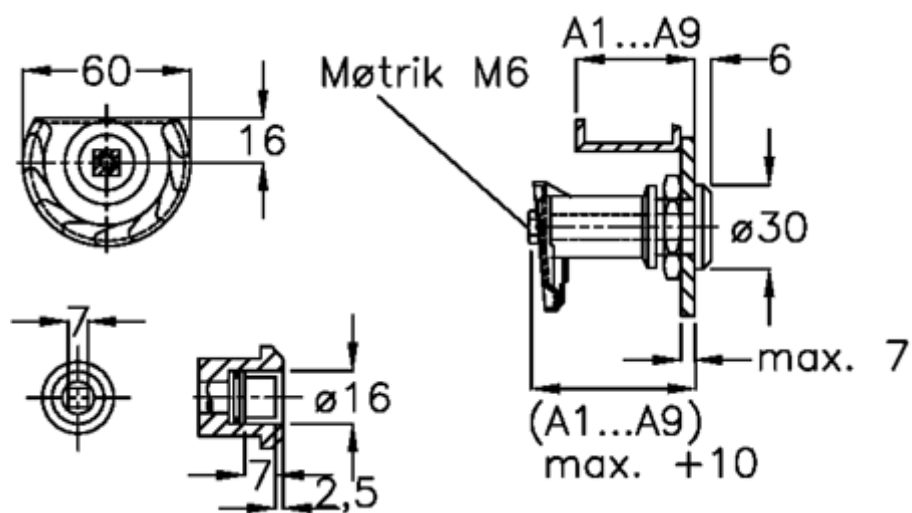

# Data Sheet

Article number: 209180161  
Description: E+G Door lock  
GN 119-VK7-A6-NI

## Measures

Door + frame thickness = 42-50

Measure type = A6